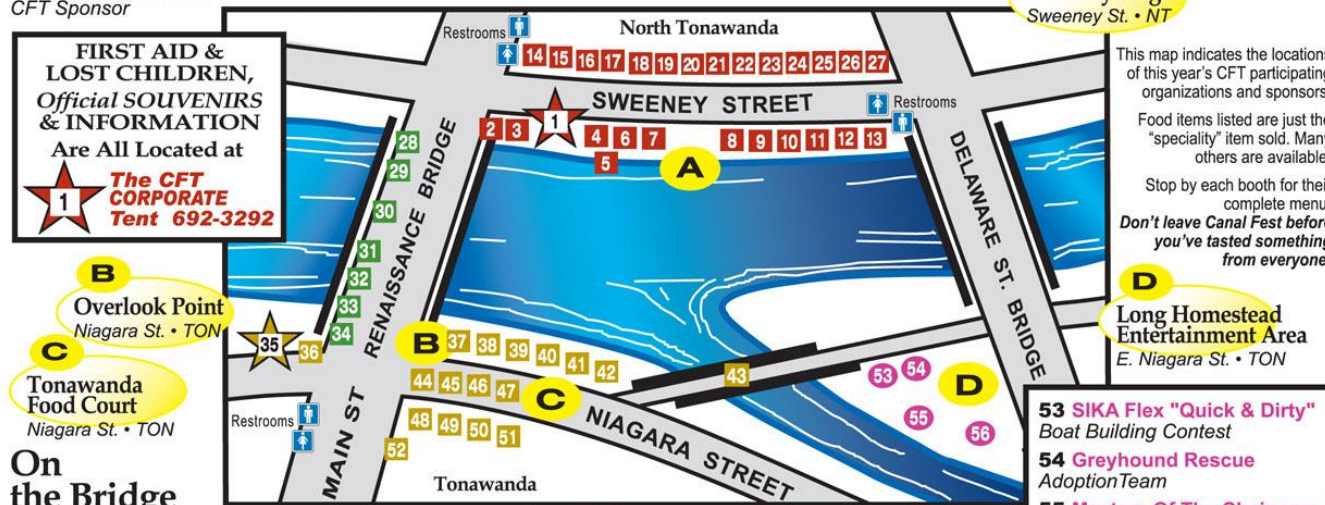

North Tonawanda Side

- **1 Canal Fest of the Tonawandas Inc. CORPORATE TENT**
  Official T-Shirts & Souvenirs
- **2 Face Painting by Sheila Reigh**
  CFT Sponsored
- **3 Tonawanda News**
  CFT Sponsor
- **4 OLC Parish Community**
  Polish Platter
- **5 US Coast Guard**
  Vessel Safety Check
- **6 NT Democratic Committee**
  Meatball Subs
- **7 Time-Warner Cable**
  CFT Sponsor

- **8 Austrian Strudel by Helmut's**
  CFT sponsored
- **9 Active Hose Co. #2**
  Chicken Fingers
- **10 NT Republican Committee**
  Clams
- **11 Live Hose Co. #4**
  Fresh Cut Fries
- **12 NT Elks Lodge #860**
  Stuffed Hot Peppers
- **13 Sweeney Hose Co. #7**
  Beer Tent
- **14 Starlight Girls**
  Funnel Cakes

- **15 Sutherland Lodge #862**
  Steak-n-Cheese Sandwiches
- **16 Swiftwater Pocahontas Council #186**
  Fried Bologna
- **17 Renaissance Club of NT**
  Italian Sausages
- **18 Softub Express**
  CFT sponsored
- **19 Rescue Fire Co.**
  Bell Jar Tickets
- **20 Gateway Harbor Committee**
  Raffle
- **21 European Gourmet Almonds**
  CFT sponsored

- **22 Nor-Ton Red Jacket Club**
  Chowder
- **23 St. Marks Episcopal Church**
  Shortcakes
- **24 St. Peters United Church of Christ**
  Fish 'n Chips
- **25 NT Dive/Rescue Team**
  Garbage Plate Taco
- **26 The Buffalo Evening News**
  CFT sponsored
- **27 Columbia Hook & Ladder Co. #1**
  Sugar Waffles

FIRST AID & LOST CHILDREN, Official SOUVENIRS & INFORMATION Are All Located at

1 The CFT CORPORATE Tent 692-3292

This map indicates the locations of this year's CFT participating organizations and sponsors. Food items listed are just the "specialty" item sold. Many others are available. Stop by each booth for their complete menu. *Don't leave Canal Fest before you've tasted something from everyone!*

On the Bridge

- **28 St. Christopher RC Church**
  Car Raffle
- **29 Community Missions**
  Duck Sales for Race
- **30 Don Davis Auto**
  CFT Sponsor
- **31 US Air Force**
  Information & CFT Sponsor
- **32 Pop-in-Bob's "Old Fashioned" Kettle Corn**
  CFT sponsored
- **33 US Army**
  Information
- **34 Vietnam Veterans of WNY #77**
  Information

Tonawanda Side

- **35 Herschell Carrousel Factory Museum**
  CFT Corp Satellite & Info
- **36 GEICO**
  CFT Sponsor
- **37 Boy Scout Troop #600**
  Roast Beef Sandwiches
- **38 Gateway Girl Scouts**
  Ice Cream
- **39 Ton. City Republican Committee**
  Strawberry Shortcake
- **40 Knights of Columbus #413**
  BBQ Hamburgers
- **41 Inner Harbor Yacht Club**
  Chicken Sandwiches
- **42 SonRays Ministries**
  Italian Sausages
- **43 US Army National Guard**
  Information & CFT Sponsor
- **44 Salvation Army**
  Emponadas (hispanic beef pie)
- **45 Inter Tech**
  CFT Sponsor
- **46 Braymiller**
  CFT Sponsor
- **47 American Legion Post 264**
  Bell Jar Tickets

- **53 SIKAFlex "Quick & Dirty" Boat Building Contest**
- **54 Greyhound Rescue Adoption Team**
- **55 Masters Of The Chainsaw**
  logs chainsawed into art
- **56 Petting Zoo**
  by Lakeview Animal Sanctuary

B Overlook Point
Niagara St. • TON

C Tonawanda Food Court
Niagara St. • TON

D Long Homestead Entertainment Area
E. Niagara St. • TON