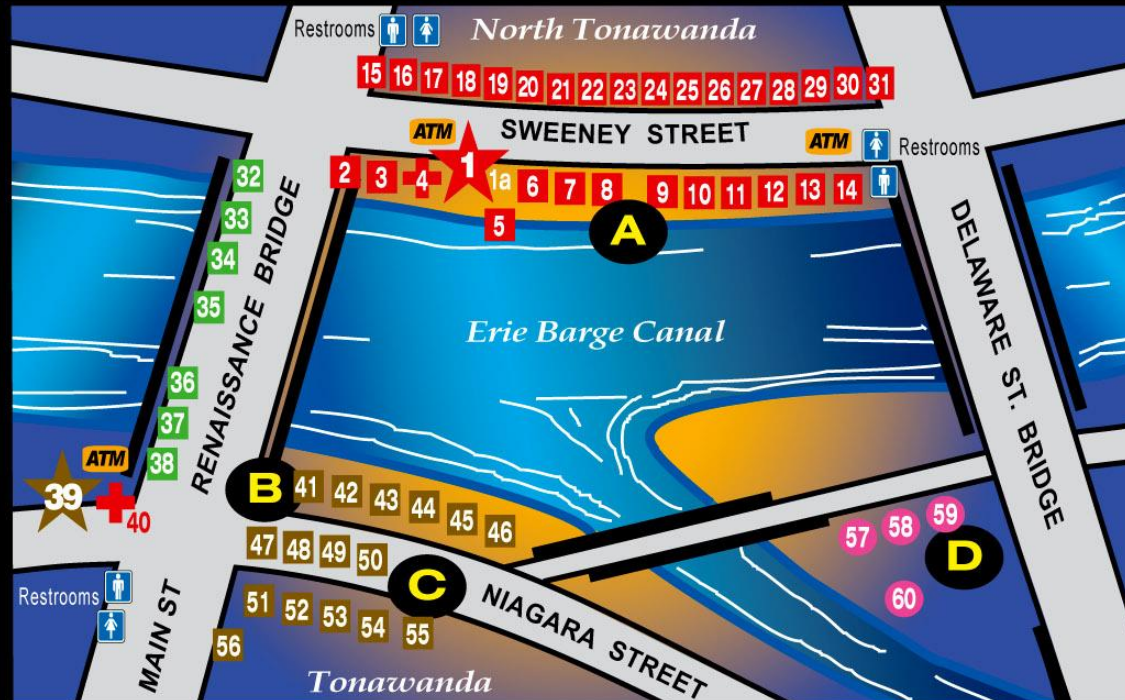

FIRST AID

NORTH TONAWANDA -

Sweeney near Webster St.

TONAWANDA -

Corner of Renaissance Bridge & Niagara St.

NORTH TONAWANDA -

Sweeney near Webster St.

Sweeney near Main St.

TONAWANDA -

Corner of Renaissance Bridge & Niagara St.

NORTH TONAWANDA -

Webster & Sweeney St.

Sweeney & Main Sts.

TONAWANDA -

Main St. near McDonalds

A Gateway Stage -
Sweeney St. • NT

B Overlook Point -
Niagara St. • TON

C Tonawanda
Food Court -
Niagara St. • TON

D Long Homestead
Entertainment Area -
E. Niagara St. • TON

North Tonawanda Side

- 1** Canal Fest of the Tonawandas Inc.
CORPORATE TENT Souvenirs, Lost & Found
- 1a** New York Lottery CFT Sponsor
- 2** Face Painting by Sheila Reigh CFT Sponsored
- 3** Niagara County Sheriffs Information
- 4** FIRST AID & DeGraff Hospital Health Screens
- 5** US Coast Guard Vessel Safety Check
- 6** OLC Parish Community Polish Platter
- 7** NT Democratic Committee Meatball Subs
- 8** Time-Warner Cable CFT Sponsor
- 9** Austrian Strudel by Helmut CFT sponsored
- 10** Active Hose Co. #2 Chicken Fingers
- 11** NT Republican Committee Clams
- 12** Live Hose Co. #4 Fresh Cut Fries
- 13** NT Elks Lodge #860 Veggie Burger
- 14** Sweeney Hose Co. #7 Beer Tent