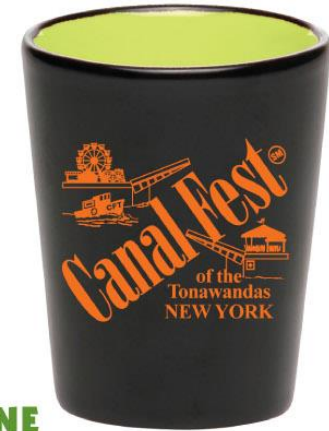

6-NEW Postcards

2-TONE
Ceramic Shotglass

2017 Canal Fest SOUVENIRS